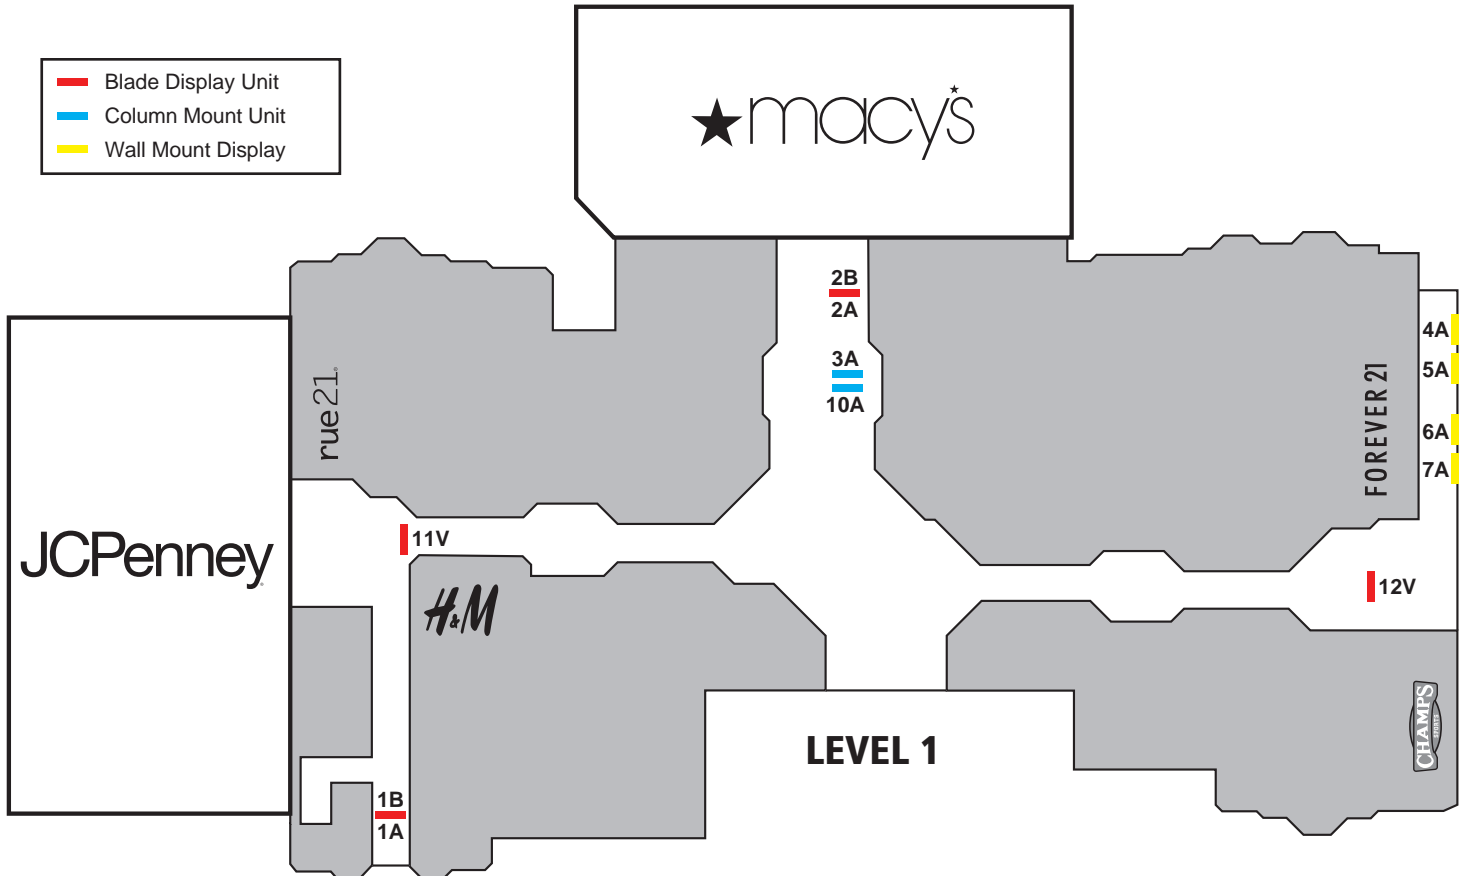

Choose the location(s) where you would like your ad to appear!

SCROLL DOWN TO SEE PHOTOS OF LOCATIONS

- Blade Display Unit
- Column Mount Unit
- Wall Mount Display

SOUTHLAKE MALL (IN) PANEL LOCATIONS

SOUTHLAKE MALL (IN) PANEL LOCATIONS

SOUTHLAKE MALL (IN) PANEL LOCATIONS

SOUTHLAKE MALL (IN) PANEL LOCATIONS